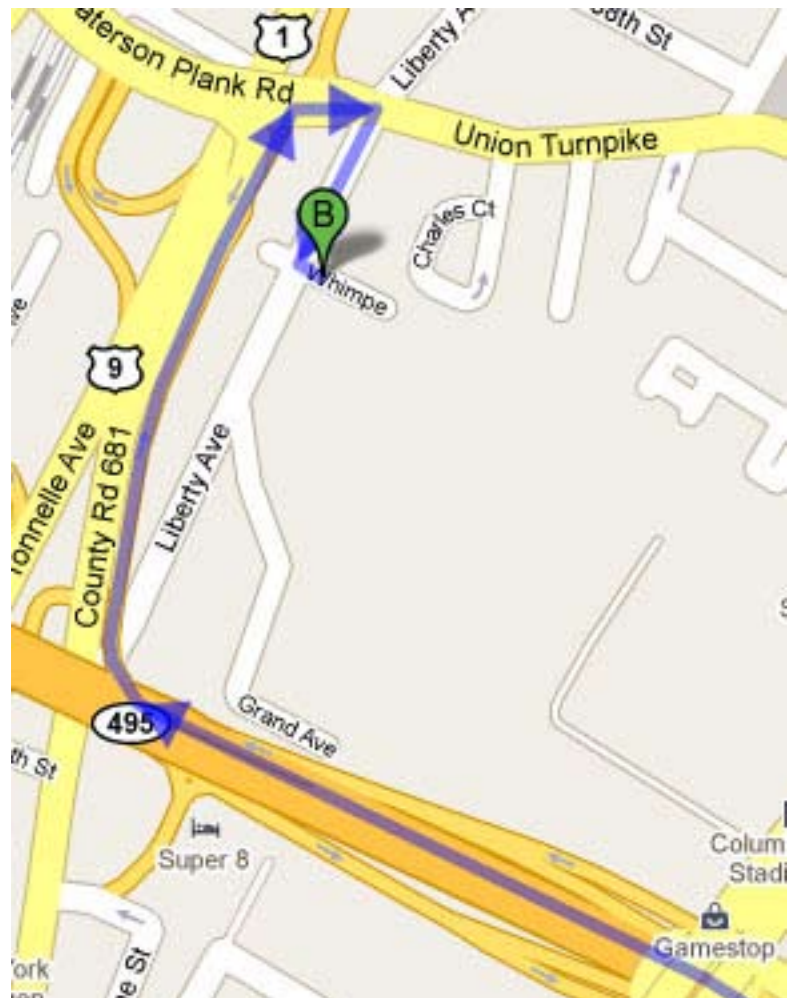

old school **DIRECTIONS** from New York City

(via the Lincoln Tunnel)

3200 Liberty Avenue 2C (in rear of building)

North Bergen, NJ 07047

local # 201-770-9950 / 888-372-7363

- Take the **Lincoln Tunnel**
- Once out of the tunnel, merge onto **Route 495 West**
- Continue on **Route 495 West** for about 3 miles
- Stay in **RIGHT** lanes, as the next exit involves a quick turn
- Make a **QUICK RIGHT** onto the exit for **US-1 N/US-9 N/Ridgefield**
- After getting off the off-ramp, turn **RIGHT** onto **Union Turnpike** at the stoplight
- After making the **RIGHT** onto **Union Turnpike**, make a **QUICK RIGHT** onto **Liberty Avenue**

- Go 0.1 miles, make **LEFT** into complex's **FIRST ENTRANCE**
- Make a **HARD RIGHT** into entrance; you will see a Drape Kings sign on tree
- Drive up the hill, proceed to rear of building **UNIT 2C** (you will see our signs and parking)