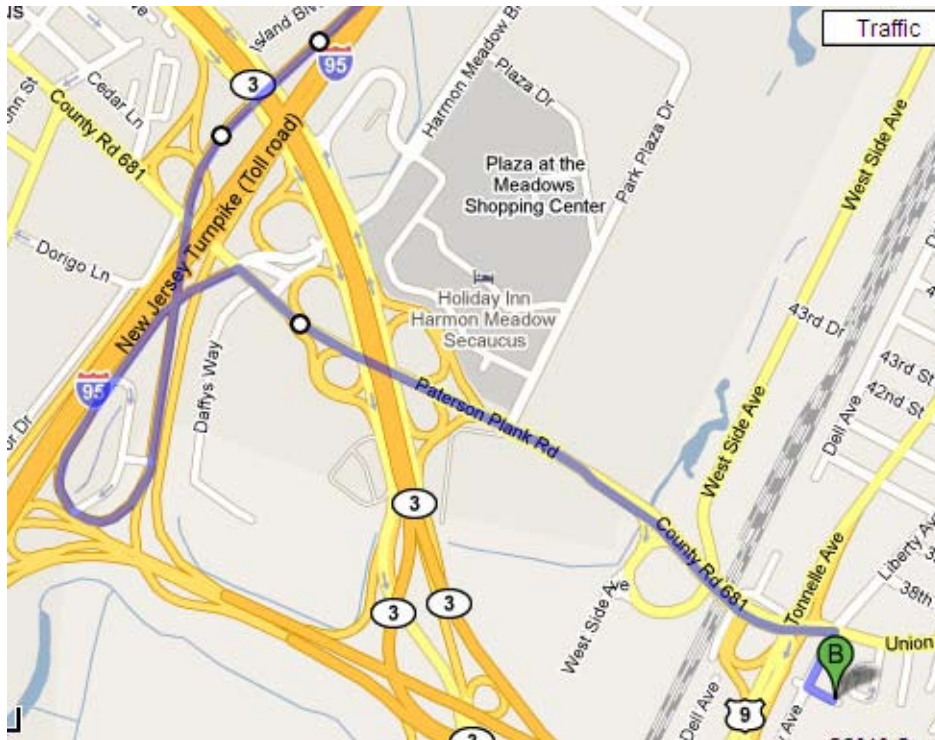

old school **DIRECTIONS** from **NJ Turnpike South**

3200 Liberty Avenue 2C (in rear of building)

North Bergen, NJ 07047

local # 201-770-9950 / 888-372-7363

- Exit the NJ Turnpike at **EXIT 17** toward **County Road 681/Paterson Plank Road**
- Take the curve around, following the signs for **County Road 681/Paterson Plank Road**
- At the stoplight, make a **RIGHT** onto **County Road 681/Paterson Plank Road**
- After 1 mile, make a **RIGHT** onto **Liberty Avenue**
- Make 1st **LEFT** into complex's **FIRST ENTRANCE**
- Make a **HARD RIGHT** into entrance; you will see a Drape Kings sign on tree
- Drive up the hill, proceed to rear of building **UNIT 2C** (you will see our signs and parking)